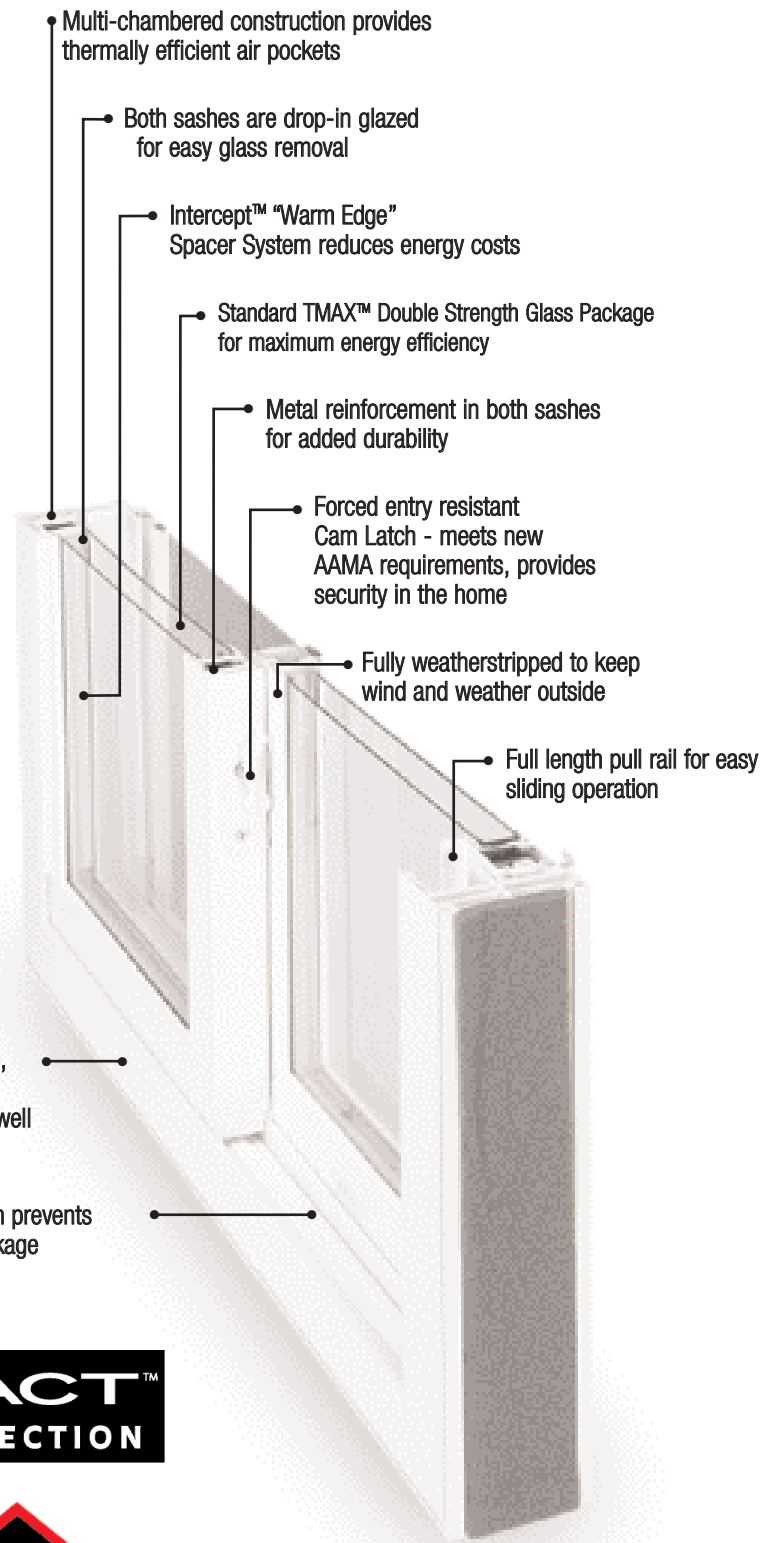

Intercept™ Spacer System

Roll Formed Screen

Seamless, welded main frame and sash for superior strength, eliminates air and water infiltration

Double cam locks close in opposite directions to create a tighter seal

PRODUCT FEATURES

MAXIMIZE ENERGY SAVINGS

TMAX GLASS SYSTEM Our LowEmissivity glass package applies advanced engineering technology with a state-of-the-art manufacturing process to deliver superior energy saving performance. The TMAX™ glass package exceeds Energy Star requirements with these features: