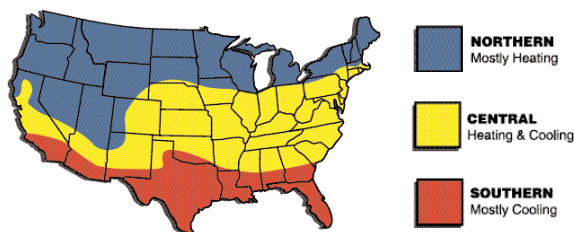

- Visible light passes through and penetrates your home
- Ultraviolet rays and heat are reflected away, reducing your cooling costs in hot weather
- Infrared heat is reflected back into the home, reducing your heating costs in cold weather

PPG INTERCEPT™ SPACER SYSTEM ADVANTAGE

A one piece, innovative U-channel spacer design creates a thermal barrier to reduce conducted heat loss around the edges of the window glass. This delivers excellent condensation resistance and superior thermal performance.

LOW-E INSULATED GLASS

Low-E stands for Low Emissivity. A thin metallic coating on the interior surface of the glass reduces ultraviolet transmission and the transmission of radiated heat. Low-E glass reduces heat loss in the winter and reduces heat gain in the summer.

ARGON GAS ENHANCED FOR ADDED PERFORMANCE

For the ultimate in year round window performance, we insert argon gas into our insulated glass panels. With a density greater than air, argon gas offers more resistance to the transfer of heat and cold.

GRILLES OPTIONAL

Attractive patterns sandwiched between the glass panels makes cleaning easier.

This highly efficient combination optimizes energy performance for outstanding results. From hot summer days to cold winter nights, our TMAX™ glass system allows you to enjoy all-season comfort and beauty while saving you hundreds of dollars on your energy bills

Energy Star qualification based on NFRC certified product ratings.

FEATURE	BENEFIT	STD.	OPTION
Welded main frame and sash	Added strength & maintenance free	●	
Multi-chambered construction	Strength, durability & thermal efficiency	●	
7/8" Insulated glass	Superior insulation & sound deadening	●	
TMAX™ Glass System	Ultimate energy efficiency	●	
Metal reinforcement in sash rails	Strength	●	
Heavy-duty white weatherstripping	Reduces heat loss & prevents drafts	●	
Foam Insulation Wrap	Weather resistant seal	●	
Intercept™ Spacer System	Superior thermal performance	●	
Full-length finger rail	Easy to open/close	●	
Brass Roller System	Easy operation	●	
Both sashes are drop-in glazed	Easy glass replacement	●	
Interlock	Unsurpassed weather tightness	●	
Double Locks	Weathertight, added strength & security	●	
Roll Formed Half Screen	Insect control	●	
Grille patterns	Distinctively attractive		●
Limited Lifetime Warranty	Protection of your investment	●	

Individual products may be subject to a variation in performance